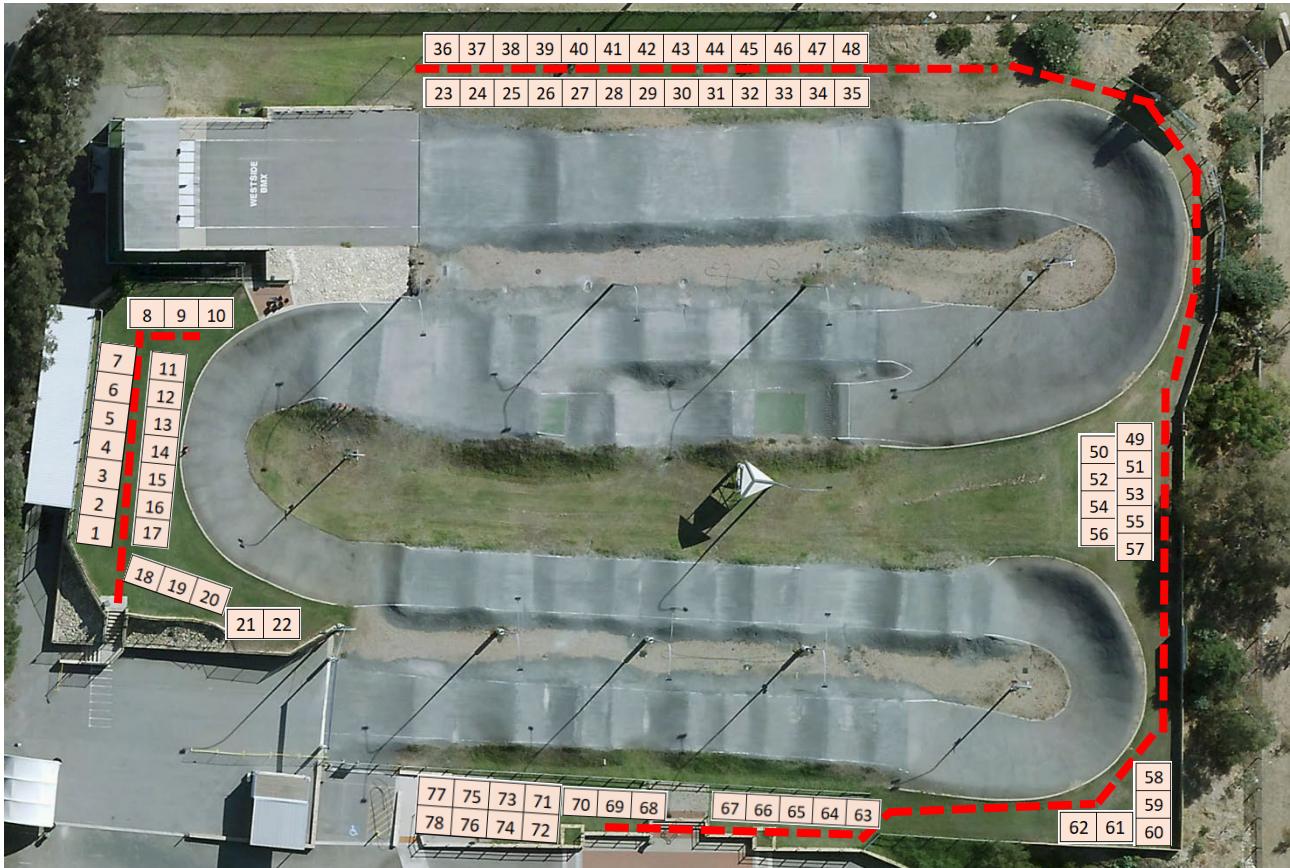

Published: 18/04/2023

TRACKSIDE TENT SITE ALLOCATIONS

1	T&J Howe	21	Westbrook-Harvey	41	SSquared Australia	60	Trackside Industries
2	Callaugan	22	VIP TENT	42	Collie BMX Club	61	Da Silva/Bradbrook
3	Fast Machines Australia	23	MVKBMX	43	Wanneroo BMX	62	Hartys Haulage Racing
4	Dead Fast Racing	24	MVKBMX	44	Radio Raceline WA	63	Morris 14
5	Westside BMX	25	NT Riders	45	Radio Raceline WA	64	Southern Districts
6	Westside BMX	26	NT Riders	46	Freedom Wheels	65	One Six
7	Westside BMX	27	Chase BMX WA	47	Hills BMX Club	66	Mellington
8	Robinson WA	28	SSquared Australia	48	Bunbury BMX	67	Beggs BMX
9	Litterick	29	Collie BMX Club	49	Southside BMX	68	Pimblett
10	Preedy	30	Wanneroo BMX	50	Southside BMX	69	Rival Racing
11	Westside BMX	31	Radio Raceline WA	51	Southside BMX	70	CTD Industries
12	Westside BMX	32	Radio Raceline WA	52	Southside BMX	71	BMH Bobcat & Truck
13	Smiths	33	Freedom Wheels	53	Southside BMX	72	BMH Bobcat & Truck
14	Dead Fast Racing	34	Hills BMX Club	54	Cockburn BMX	73	Fully Natural Industries
15	Fast Machines Australia	35	Bunbury BMX	55	Cockburn BMX	74	Fully Natural Industries
16	Kal Tyre	36		56	Cockburn BMX	75	Empire
17	T&J Howe	37		57	5ive BMX Components	76	Empire
18	JDT Photography	38	Byford BMX	58	Mandurah BMX Club	77	ACCESSIBLE VIEWING
19	Pro Elite	39	Byford BMX	59	Mandurah BMX Club	78	ACCESSIBLE VIEWING
20	Millers	40	TwistedCo				

Please Note: Site Maps are subject to change