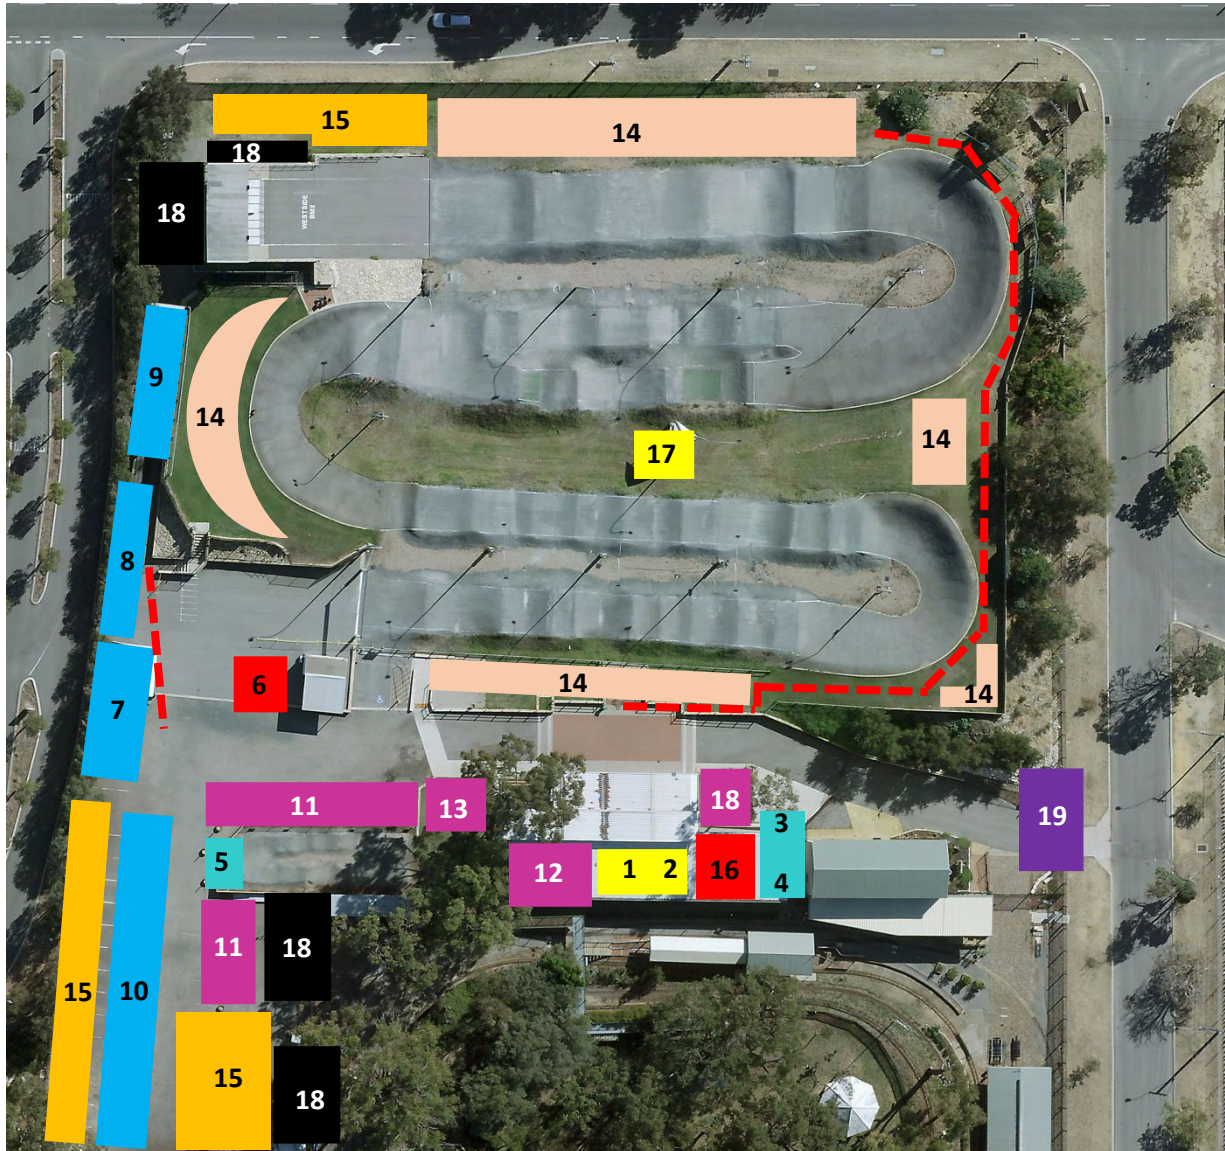

SITE PLAN – TRACK AREA

KEY

- | | |
|--|---|
| 1. Scoring & Riders Advocate | 11. Pro Shops |
| 2. Commissaires/Event Admin/Event Rego | 12. Canteen |
| 3. Toilets | 13. Catering Outlets |
| 4. Accessible Toilets | 14. Allocated Tent Sites |
| 5. Riders Toilets | 15. Non-Allocated Tent Sites |
| 6. Medical | 16. Anti-Doping |
| 7. Primary Staging | 17. Commentary |
| 8. Secondary Staging | 18. No Access Area |
| 9. Final Staging | 19. Entry/Exit & Emergency Vehicle Access |
| 10. Warm Up/Cool Down Area |  Walkways (No tents/bikes/seating) |

SITE PLAN - PARKING AREA

Please Note: There is to be NO PARKING in the Western power carpark on the corner of Vasto place and Balcatta

Please Note: Reserved Parking is available for Commissaires/Vendors.

Please Note: Site Maps are subject to change

Published: 18/04/2023

PRO SHOP ALLOCATIONS

1. Midland Cycles (6m depth x 6m frontage)
2. Freedom Wheels BMX (6m depth x 6m frontage)
3. BB Cycles (6m depth x 6m frontage)
4. Ultimate BMX (3m depth x 6m frontage)
5. DK Bicycles (3m x 6m frontage)