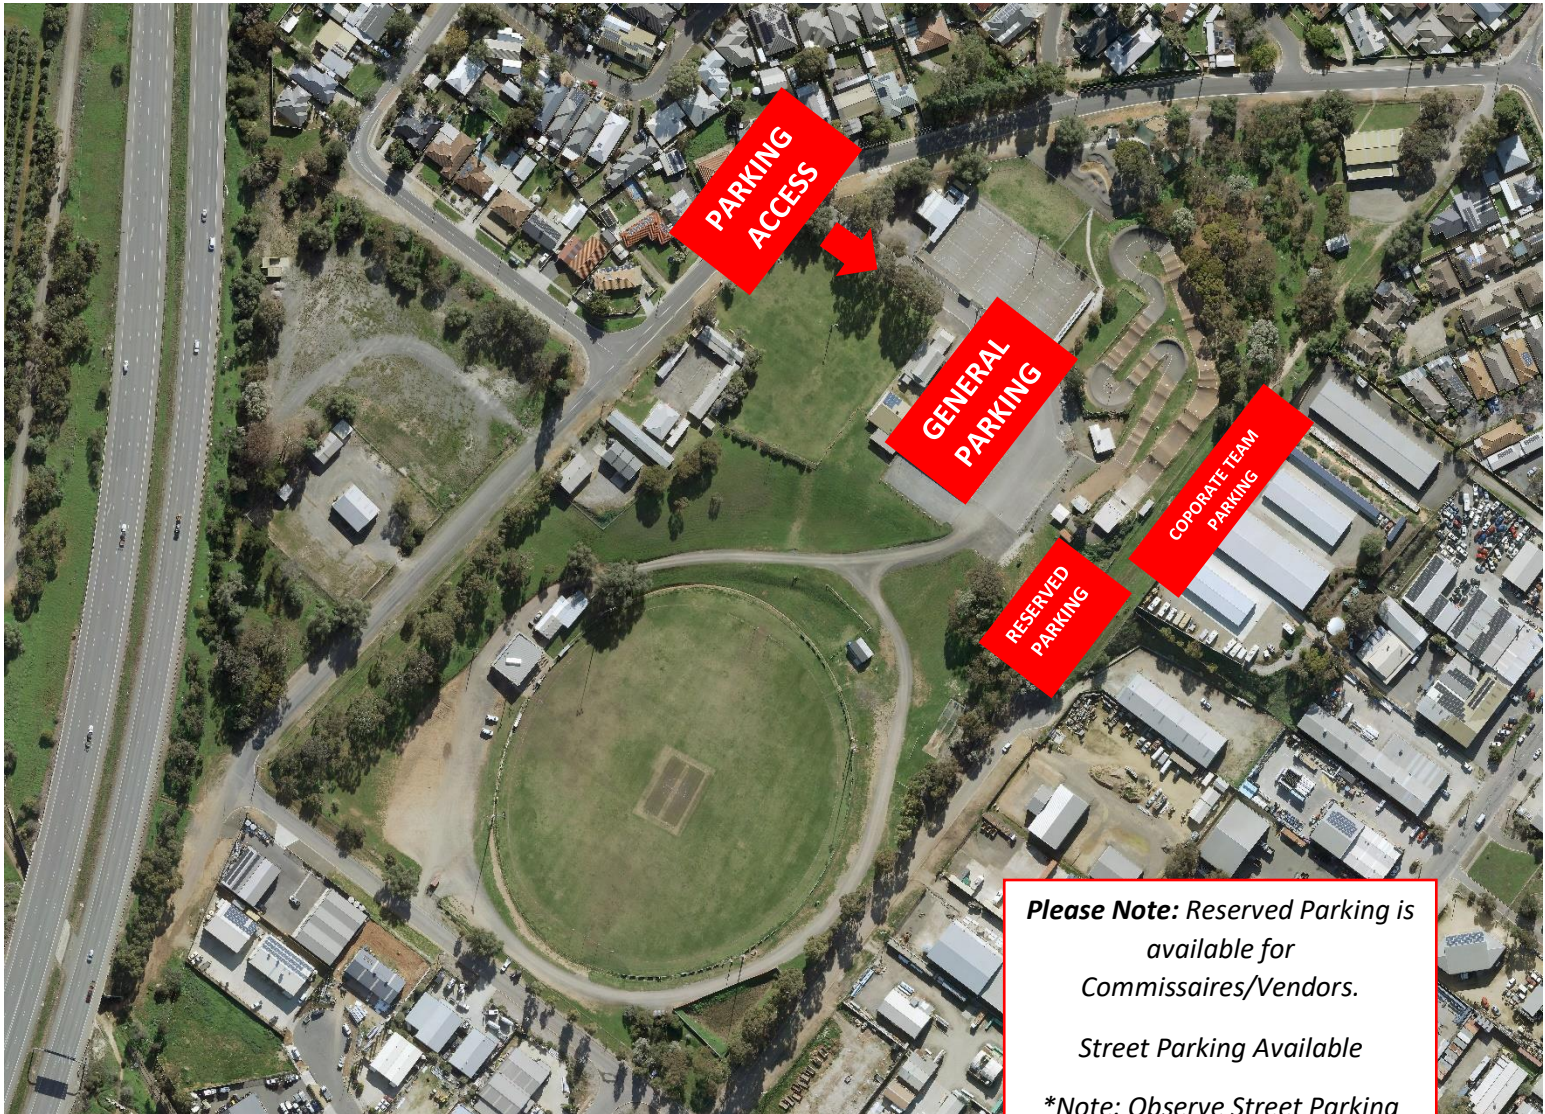

## SITE PLAN – TRACK AREA

### KEY

- |  |                              |
|--|------------------------------|
| 1. Event Registration & Scoring        | 9. Mini Wheeler Staging      |
| 2. Commissaires & Event Administration | 10. Warm Up/Cool Down Area   |
| 3. Toilets                             | 11. Pro Shops                |
| 4. Accessible Toilets                  | 12. Catering Outlets         |
| 5. Riders Toilets                      | 13. Presentation Area        |
| 6. Medical                             | 14. Allocated Tent Sites     |
| 7. Primary Staging                     | 15. Non-Allocated Tent Sites |
| 8. Secondary Staging                   | 16. Anti-Doping              |

## SITE PLAN - PARKING AREA

*Published: 13/10/2022*

## TRACKSIDE TENT SITE ALLOCATIONS

1	Gawler BMX Club
2	Gawler BMX Club
3	Gawler BMX Club
4	Blue Lake BMX
5	Cross Keys BMX
6	Cross Keys BMX
7	Happy Valley BMX Club
8	Happy Valley BMX Club
9	Tea Tree Gully BMX Club
10	Cove BMX Club
11	Cove BMX Club
12	Copper Coast BMX Club
13	NT Clubs
14	Blue Lake BMX
15	Cross Keys BMX
16	Cross Keys BMX
17	Happy Valley BMX Club
18	Happy Valley BMX Club
19	Tea Tree Gully BMX Club
20	Cove BMX Club
21	Cove BMX Club
22	VIC Clubs
23	WA Clubs
24	Available for Purchase
25	Available for Purchase
26	Available for Purchase
27	Available for Purchase
28	Available for Purchase
29	Available for Purchase
30	Jakey
31	Whitley
32	Taylor
33	Speedco Australia
34	MV2
35	MV2
36	156 BMX
37	BMXTRM Racing
38	Boss Differentials BMX Race Team
39	Sive Components
40	Staats BMX
41	FACTORYONEONE 1
42	FACTORYONEONE 2
43	TwistedCo
44	TwistedCo
45	TFR