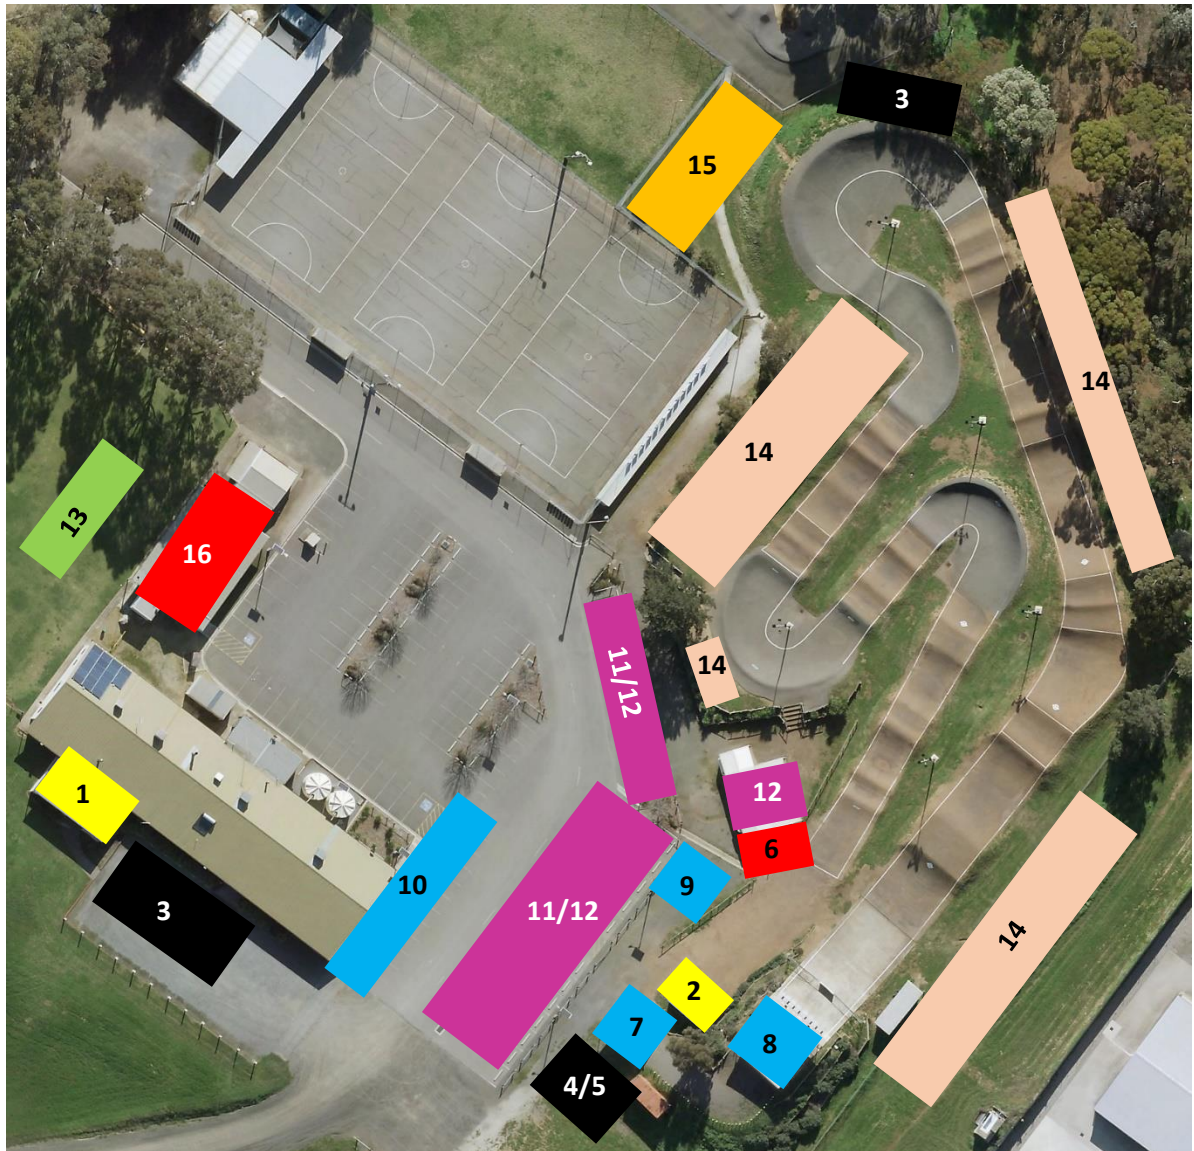

## SITE PLAN – TRACK AREA

### KEY

- |  |                              |
|--|------------------------------|
| 1. Event Registration & Scoring        | 9. Mini Wheeler Staging      |
| 2. Commissaires & Event Administration | 10. Warm Up/Cool Down Area   |
| 3. Toilets                             | 11. Pro Shops                |
| 4. Accessible Toilets                  | 12. Catering Outlets         |
| 5. Riders Toilets                      | 13. Presentation Area        |
| 6. Medical                             | 14. Allocated Tent Sites     |
| 7. Primary Staging                     | 15. Non-Allocated Tent Sites |
| 8. Secondary Staging                   | 16. Anti-Doping              |

## SITE PLAN - PARKING AREA

*Published: 13/10/2022*

## TRACKSIDE TENT SITE ALLOCATIONS

1	Gawler BMX Club
2	Gawler BMX Club
3	Gawler BMX Club
4	Blue Lake BMX
5	Cross Keys BMX
6	Cross Keys BMX
7	Happy Valley BMX Club
8	Happy Valley BMX Club
9	Tea Tree Gully BMX Club
10	Cove BMX Club
11	Cove BMX Club
12	Copper Coast BMX Club
13	NT Clubs
14	Blue Lake BMX
15	Cross Keys BMX
16	Cross Keys BMX
17	Happy Valley BMX Club
18	Happy Valley BMX Club
19	Tea Tree Gully BMX Club
20	Cove BMX Club
21	Cove BMX Club
22	VIC Clubs
23	WA Clubs
24	Available for Purchase
25	Available for Purchase
26	Available for Purchase
27	Available for Purchase
28	Available for Purchase
29	Available for Purchase
30	Jakey
31	Whitley
32	Taylor
33	Speedco Australia
34	MV2
35	MV2
36	156 BMX
37	BMXTRM Racing
38	Boss Differentials BMX Race Team
39	Sive Components
40	Staats BMX
41	FACTORYONEONE 1
42	FACTORYONEONE 2
43	TwistedCo
44	TwistedCo
45	TFR